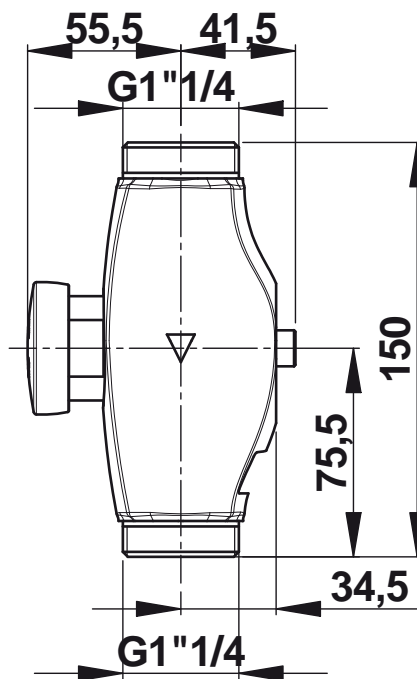

**Range:** Self-Closing flush valves  
**Ref:** 13011 - PRESTO ECLAIR XL

**> Working pressure :**

- 1 to 5 bar

**> Volume of water delivered :**

- Adjustable from 6 to 9 litres with stop valve not included
- Anti-water-hammering design

**> Flow time :**

- From 7 to 9 seconds

**> Hydraulic supply :**

- MM G 1"1/4 In line
- Outlet connection on flush pipe Ø 32 mm

**> Material and colour finish :**

- Chrome-plated brass body

**> Security :**