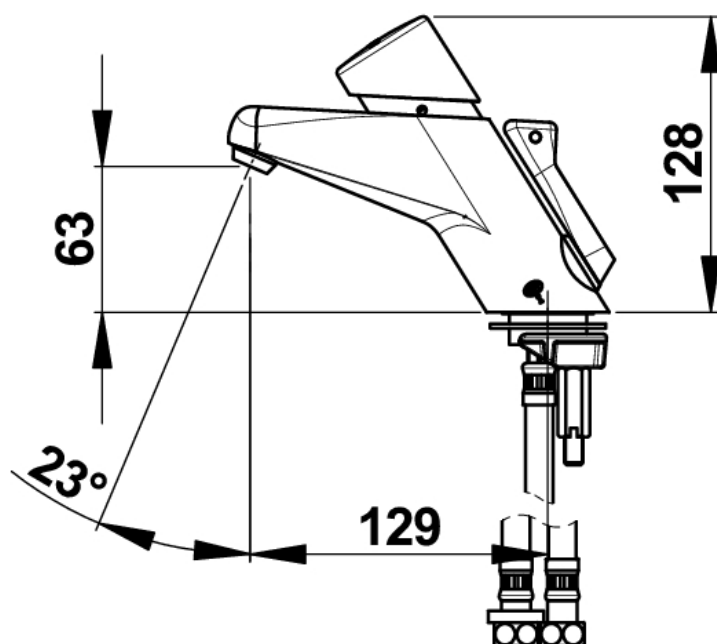

**Range :** Deck-mounted mixer tap

**Ref :** 20500 - PRESTOMIX 2020

**> Working pressure :**

- 1 to 5 bar

**> Flow :**

- 5 l/min Flow limiter - 5-position flow adjustment device inaccessible to users
- Anti-water-hammering design
- Vandalism proof and anti-clogging spout

**> Flow time :**

- 15 seconds ( ± 5 sec.) - adjustable 4-position

**> Operation :**

- Simple push-button action to activate the water/flow

**> Hydraulic supply :**

- G 3/8" (12x17)

**> Thermal resistance :**