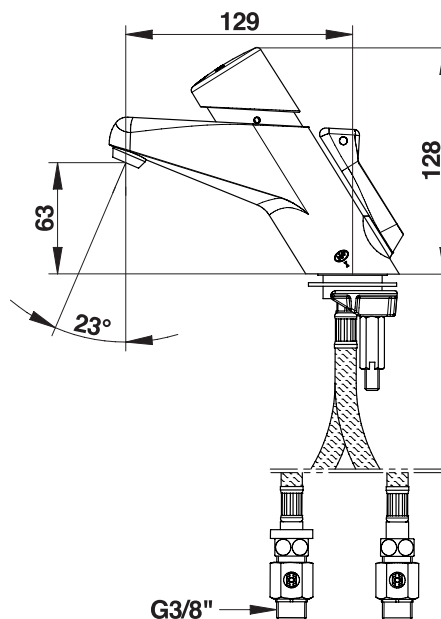

Range: P2000

Ref: 20501 - Prestomix 2020s Deck-mounted timed-flow washbasin mixer 15 sec

Working pressure :

- 1 to 5 bar

Operation:

- Soft activation by pressing the push-button
- Suitable for PRM (persons with reduced mobility), children, or the elderly

Flow :

- 5 l/min Flow limiter - 5-position flow adjustment device inaccessible to users
- Anti-water-hammering design
- Vandalism proof and anti-clogging spout

Flow time :

- 15 seconds (± 5 sec.) - adjustable 4-position

Hydraulic supply :

- G 3/8" (12x17)

Thermal resistance :

- Resistant to a temperature of 75°C for 30-minute-thermal-shocks

Security :

- Adjustable tamper-proof temperature limiter to prevent scalding
- Patented anti-blocking "S" system to avoid the water to flow continuously