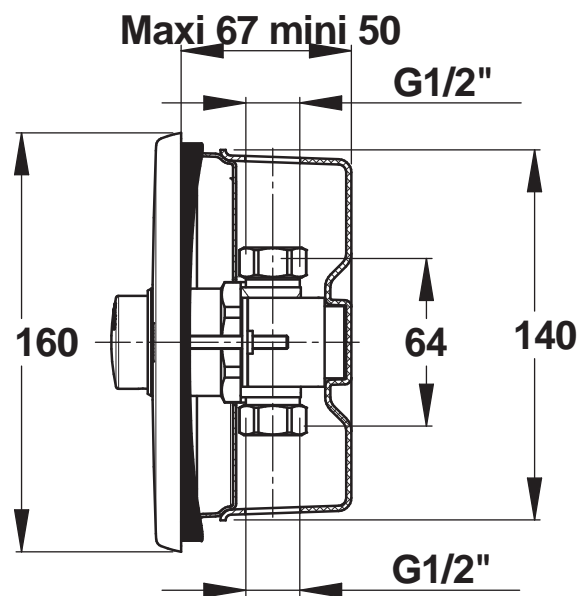

**Range:** Self-Closing urinal valves

**Ref:** 38335 - PRESTO 120 B

**> Working pressure :**

- 1 to 5 bar

**> Flow :**

- 5 l/min at 1 to 10 bar (+ 4 position flow adjustment internal device)
- Anti-water-hammering design

**> Flow time :**

- 6 seconds (± 2 sec.)

**> Hydraulic supply :**

- In-line water inlet
- M G 1/2" Inlet and outlet

**> Material and colour finish :**

- 160x160 stainless steel vandal proof front, brushed finish

**> Delivered with :**

- 1 Flush-mounting case
- 1 Vandal-proof rose 160x160 (Brushed stainless steel)
- 1 Flat gasket and 1 Union nut
- 1 Nut for 12x14 tube
- Instruction manual

**> Standards & approvals :**