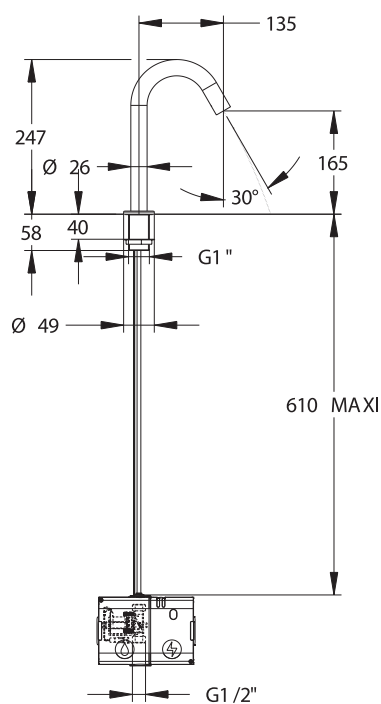

Range: PRESTO Slim

Ref: 52602IB - SLIM single deck-mounted faucet, 2 L/min, mains powered, automatic rinsing.

Recommended operating pressure:

- 1 to 5 bar.

Operation:

- Automatic start and stop via presence detection.
- Contactless activation suitable for persons with reduced mobility

Flow rate:

- 2l/min at 3 bar.
- Wetting zone at 2l/min estimated at 25 cm from the base of the faucet.

Hydraulic supply:

- G 1/2" (15x21) for cold and pre-mitigated water.

Power supply:

- 230V mains power supply to plug into a wall outlet.

Material and finish color:

- Spout and base plate made of stainless steel.
- Mounting shank made of brass.
- Brushed stainless steel finish.

Thermal resistance:

- Withstands temperatures up to 65 °C for 30 minutes (thermal shock resistance).