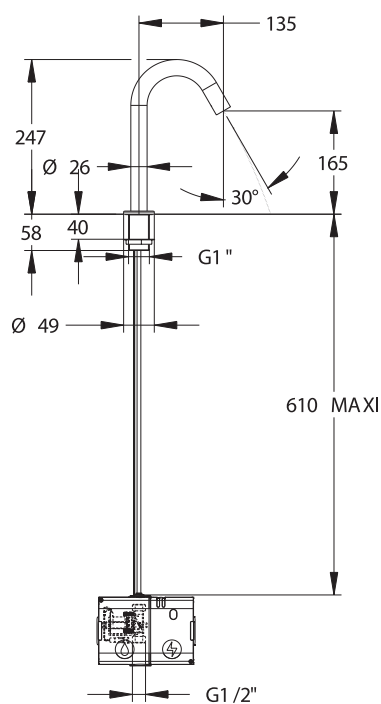

Range: PRESTO Slim

Ref: 52602OB - SLIM single deck-mounted faucet, 2 L/min, mains powered, automatic rinsing.

Recommended operating pressure:

- 1 to 5 bar.

Operation:

- Automatic start and stop via presence detection.
- Contactless activation suitable for persons with reduced mobility

Flow rate:

- 2l/min at 3 bar.
- Wetting zone at 2l/min estimated at 25 cm from the base of the faucet.

Hydraulic supply:

- G 1/2" (15x21) for cold and pre-mitigated water.

Power supply:

- 230V mains power supply to plug into a wall outlet.

Material and finish color:

- Spout and base plate made of stainless steel.
- Mounting shank made of brass.
- Brushed Gold Finish.

Thermal resistance:

- Withstands temperatures up to 65 °C for 30 minutes (thermal shock resistance).