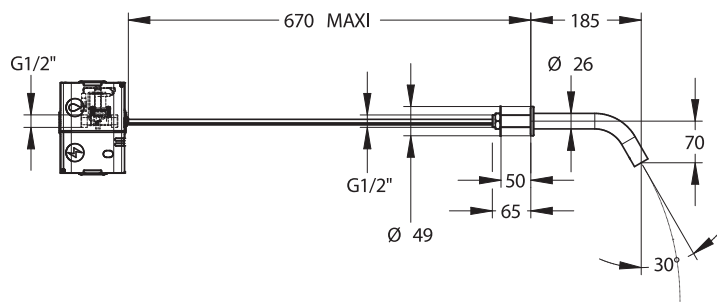

Range: PRESTO Slim

Ref: 52604NM - SLIM wall-mounted faucet, 2 L/min, battery, automatic rinsing.

Recommended operating pressure:

- 1 to 5 bar.

Operation:

- Automatic start and stop via presence detection.
- Contactless activation suitable for persons with reduced mobility

Flow rate:

- 2l/min at 3 bar.
- Wetting zone at 2l/min estimated at 25 cm from the base of the faucet.

Hydraulic supply:

- G 1/2" (15x21) for cold and pre-mitigated water.

Power supply:

- 6 LR6 batteries not included, to be installed in the waterproof housing.

Material and finish color:

- Spout and base plate made of stainless steel.
- Mounting shank made of brass.
- Matte black finish.

Thermal resistance:

- Withstands temperatures up to 65 °C for 30 minutes (thermal shock resistance).