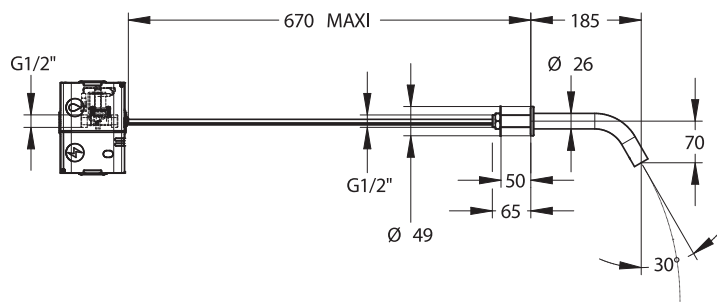

Range: PRESTO Slim

Ref: 52606NM - SLIM wall-mounted faucet, 2 L/min, mains powered, automatic rinsing.

Recommended operating pressure:

- 1 to 5 bar.

Operation:

- Automatic start and stop via presence detection.
- Contactless activation suitable for persons with reduced mobility

Flow rate:

- 2l/min at 3 bar.
- Wetting zone at 2l/min estimated at 25 cm from the base of the faucet.

Hydraulic supply:

- G 1/2" (15x21) for cold and pre-mitigated water.

Power supply:

- 230V mains power supply to plug into a wall outlet

Material and finish color:

- Spout and base plate made of stainless steel.
- Mounting shank made of brass.
- Matte black finish.

Thermal resistance:

- Withstands temperatures up to 65 °C for 30 minutes (thermal shock resistance).