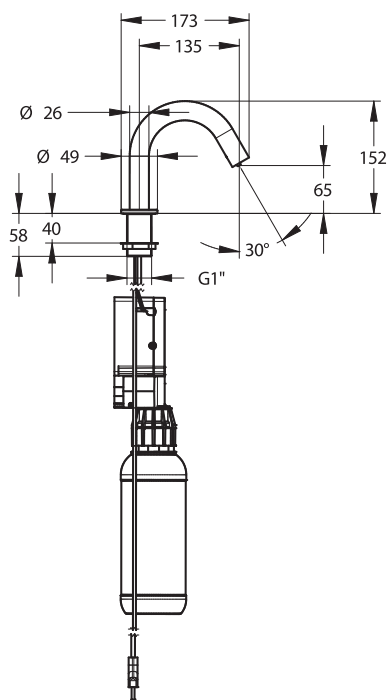

Range: PRESTO Slim

Ref: 52700OB - SLIM deck-mounted soap dispenser, mains powered.

Operation:

- Automatic activation and shut-off by presence detection.
- Suitable for PRMs, the elderly and children.

Delivered volume:

- 0.5ml.

Capacity:

- 1L reservoir bottle attached to housing.
- Easy refilling by unclipping bottle.
- Easy filling with wide neck.

Compatible products:

- Suitable for liquid soap.
- Liquid soap viscosity: 100 - 3000 mPa.s.

Main material and finish:

- Technical polymer housing.
- Stainless steel tube and base plate.
- Brass clamping screw.
- Brushed gold finish.

Power supply:

- Mains 230V to be plugged into wall socket.

Recommended installation:

- Housing to be installed in an accessible place for easy bottle filling.
- Soap reservoir can be offset for liquid soap applications with extension kit not supplied.
- The electric soap dispenser is compatible with vegetable-based liquid soap with a PH between 5 and 9, with a maximum viscosity of 3000mPa.s. Our mechanisms do not work with hydroalcoholic solutions or soaps for industrial use or containing microbeads.