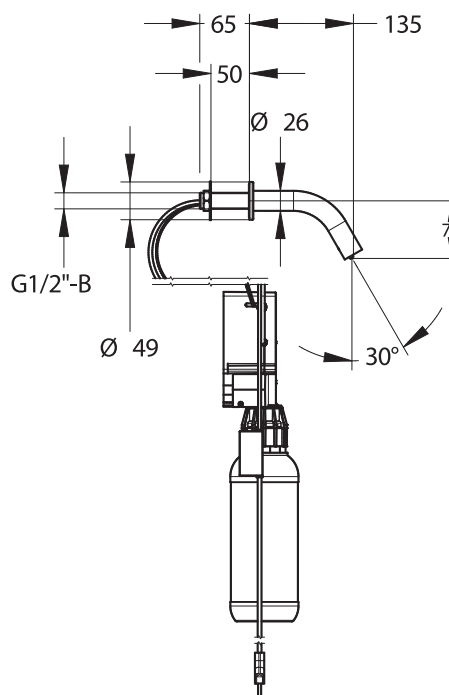

**Range:** PRESTO Slim

**Ref:** 52702 - SLIM wall-mounted soap dispenser, mains powered.

#### Delivered volume:

- 0.5ml.

#### Capacity:

- 1L reservoir bottle attached to housing.
- Easy refilling by unclipping bottle.
- Easy filling with wide neck.