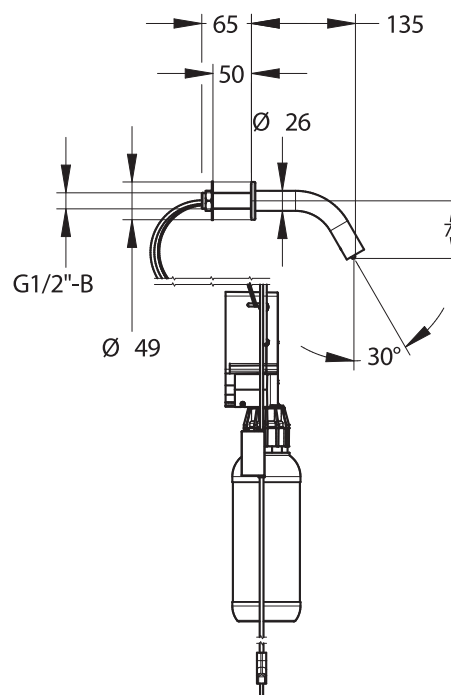

Range: PRESTO Slim

Ref: 52702IB - SLIM wall-mounted soap dispenser, mains powered.

Operation:

- Automatic activation and shut-off by presence detection.
- Suitable for PRMs, the elderly and children.

Delivered volume:

- 0.5ml.

Capacity:

- 1L reservoir bottle attached to housing.
- Easy refilling by unclipping bottle.
- Easy filling thanks to wide neck.

Compatible products:

- Suitable for liquid soap.
- Liquid soap viscosity: 100 - 3000 mPa.s.

Main material and finish:

- Technical polymer housing.
- Stainless steel tube and base plate.
- Brass clamping screw.
- Brushed stainless steel finish.

Power supply:

- Mains 230V plug-in to wall socket.

Recommended installation:

Delivered with:

- 1L reservoir bottle.
- Plug-in transformer.