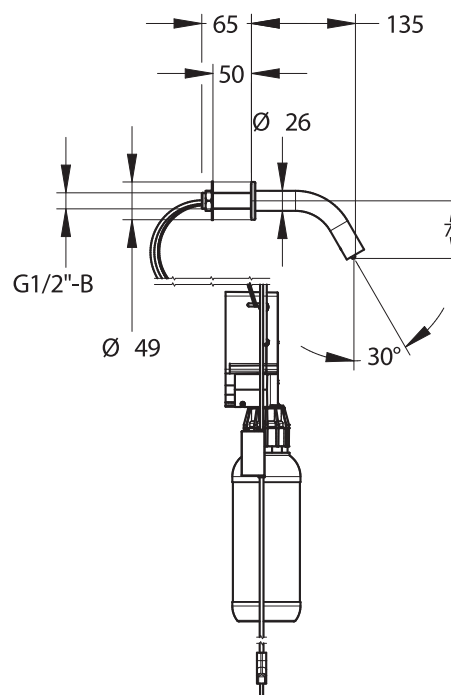

Range: PRESTO Slim

Ref: 52702NM - SLIM wall-mounted soap dispenser, mains powered.

Operation:

- Automatic activation and shut-off by presence detection.
- Suitable for PRMs, the elderly and children.

Delivered volume:

- 0.5ml.

Capacity:

- 1L reservoir bottle attached to housing.
- Easy refilling by unclipping bottle.
- Easy filling thanks to wide neck.

Compatible products:

- Suitable for liquid soap.
- Liquid soap viscosity: 100 - 3000 mPa.s.

Main material and finish:

- Technical polymer housing.
- Stainless steel tube and base plate.
- Brass clamping screw.
- Matte black finish.

Power supply:

- Mains 230V plug-in to wall socket.

Recommended installation:

Delivered with:

- 1L reservoir bottle.
- Plug-in transformer.