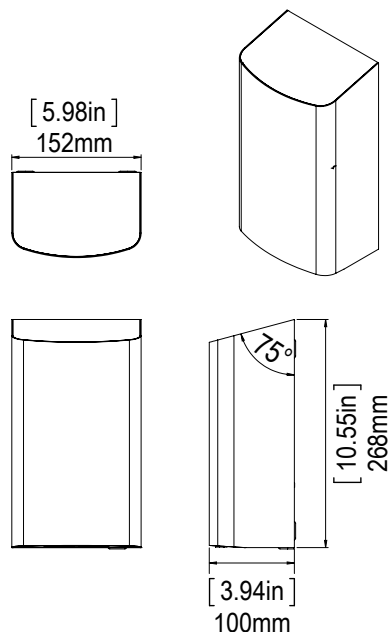

**Range:** linea

**Ref:** 603951B - Linea Compact wall-mounted sensor hand dryer BRUSHED STAINLESS STEEL finish

### Specifications

- Drying time: 10 to 15 seconds
- Air speed: 95 to 115 m/s (342 to 414 km/h)
- Power: 1000 W
- Sound level: 69 to 76.6 dB at 1 meter
- Detection distance: 170 mm ± 20 mm adjustable
- Protection rating: IP24
- Electrical insulation class: Class I
- Usage: intensive
- Dimensions: 152 mm x 268 mm x 100 mm

### Supplied with

- 4 Self-tapping screws Ø6.5 x 38
- 4 Metal washers Ø22 x 10 x 1.6
- 4 Nylon plugs
- 1 Power cable
- 1 Security hex key