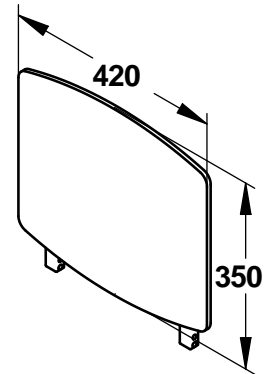

**Range:** Shower Seat

**Ref:** 60479 - Backrest for shower seat ref. 60815 and 60480

**> Dimensions:**

- 420x350 mm

**> Comfort:**

- Wide backrest ensuring comfort and ease for the user

**> Hygiene:**

- Antibacterial polypropylene treated in the mass of the backsplash