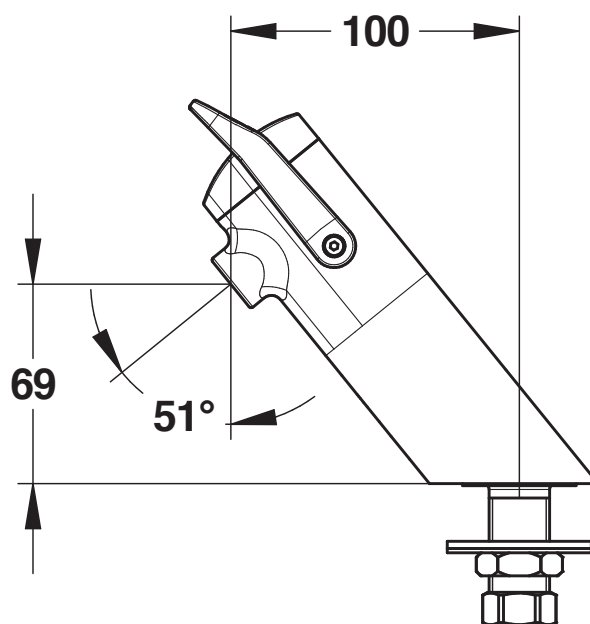

Range: Washbasin single self-closing tap

Ref: 64717 - PRESTO NEO DUO deck-mounted tap - Single timed-flow - 7 sec. (PRESTOGREEN)

> Working pressure:

- 1 to 5 bar

> Flow:

- 3 l/min at 3 bars - 4-position setting
- Anti water-hammer system

> Flow time:

- 7 seconds - lever upwards or downwards

> Hydraulic supply:

- G 1/2" x 40

> Thermal resistance:

- This tap can withstand a thermal shock of 75°C for 30 minutes as part of a thermal shock programme

> Convenience:

- Soft-touch
- Two-coloured ergonomic lever, in glass fiber reinforced polymer

> Delivered with:

- 1 Filter gasket
- 1 base gasket
- 1 fixture nut + 1 stainless steel washer
- 1 Nut for 12x14 tube
- 1 rubber flat gasket
- 1 coloured sticker