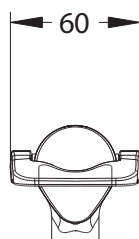

Range: Neo Duo

Ref: 64762 - NEO DUO wall-mounted single tap 3l/min 15sec with green lever

Working pressure:

- 1 to 5 bar

Flow:

- 3 l/min at 3 bar - 4 position-setting
- Anti water-hammer system

Flow time:

- 15 seconds - lever upwards or downwards

Hydraulic supply:

- G 1/2\" x 15

Thermal resistance:

- This tap can withstand a thermal shock of 75°C for 30 minutes as part of a thermal shock programme

Convenience:

- Soft-touch
- Two-coloured ergonomic lever, in glass fiber reinforced polymer

Delivered with:

- 1 Filter gasket
- 1 coloured sticker

Standards / Approvals:

- Acoustic class II
- Chrome-plated brass body compliant with standards NF EN1982 / NF EN12164 / NF EN12165
- Nickel-Chrome surface treatment compliant with NF EN12540
- Neutral Salt Spray (NSS) resistant: 200 h according to NF ISO 9227