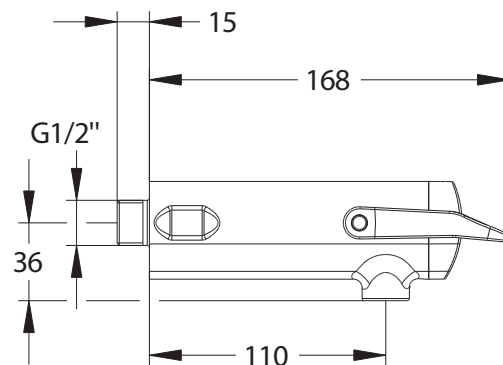

Range: Neo Duo

Ref: 64762 - NEO DUO wall-mounted single tap 3l/min 15sec with green lever

Working pressure:

- 1 to 5 bar

Flow:

- 3 l/min at 3 bar - 4 position-setting
- Anti water-hammer system

Flow time:

- 15 seconds - lever upwards or downwards

Hydraulic supply:

- G 1/2\" x 15

Thermal resistance:

- This tap can withstand a thermal shock of 75°C for 30 minutes as part of a thermal shock programme

Convenience:

- Soft-touch
- Two-coloured ergonomic lever, in glass fiber reinforced polymer

Delivered with:

- 1 Filter gasket
- 1 coloured sticker

Standards / Approvals:

- Acoustic class II
- Chrome-plated brass body compliant with standards NF EN1982 / NF EN12164 / NF EN12165
- Nickel-Chrome surface treatment compliant with NF EN12540
- Neutral Salt Spray (NSS) resistant: 200 h according to NF ISO 9227