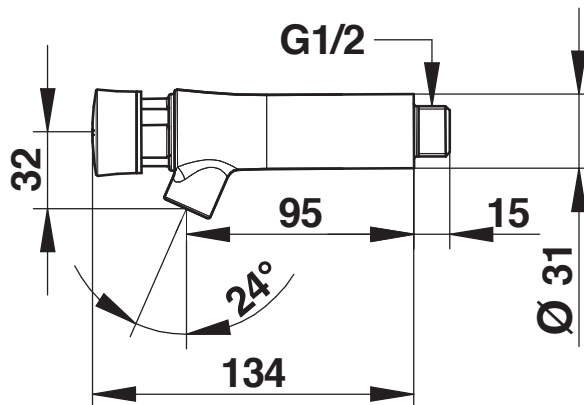

Range: Washbasin single self-closing tap
Ref: 66210 - PRESTO NEO S® wall-mounted tap

> Working pressure:

- 1 to 5 bar

> Flow:

- 3 l/min at 3 bars - 4-position setting
- Anti water-hammer system

> Flow time:

- 15 seconds ± 5 seconds

> Hydraulic supply:

- G 1/2" x 15 - cold water

> Thermal resistance:

- This tap can withstand a thermal shock of 75°C for 30 minutes as part of a thermal shock programme

> Dimensions:

- 95mm projection

> Safety:

- With S® antiblocking system to prevent blocking in continuous flow
- Interchangeable head and non-turnable push button to avoid premature wear
- Non-removable blue circled marker

> Delivered with:

- 1 Installation manual

> Standards / Approvals:

- Chrome-plated brass body compliant with standards NF EN1982 / NF EN12164 / NF EN12165
- Nickel-Chrome surface treatment compliant with NF EN12540
- Neutral Salt Spray (NSS) resistant: 200 h according to NF ISO 9227