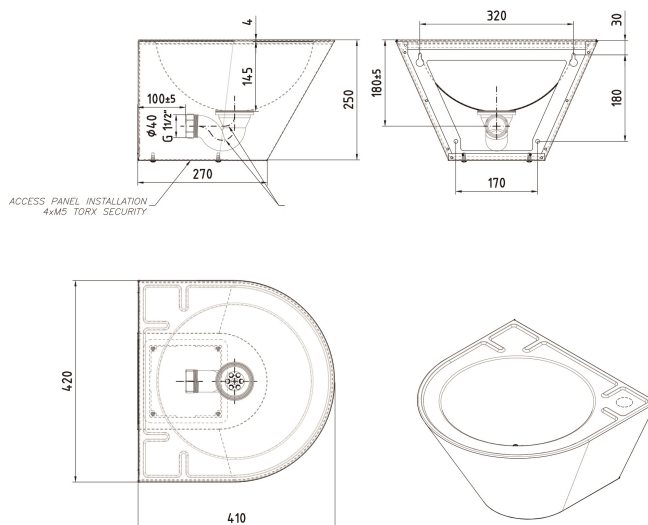

## > Description:

- Vandal resistant sealed washbasin with rounded edge
- Without overflow completely with non removable grill 1 ¼" and siphon
- Anti theft attachment
- Fit for wheel chair users

## > Material:

- Stainless steel AISI 304
- 1 and 1,5 mm Thickness
- Satin brushed finish

## > Dimension:

- Outside W 420 x D 410 x H 250 mm
- Wash bowl: Ø 320 mm, depth 145 mm
- Weight: 5,2 Kg