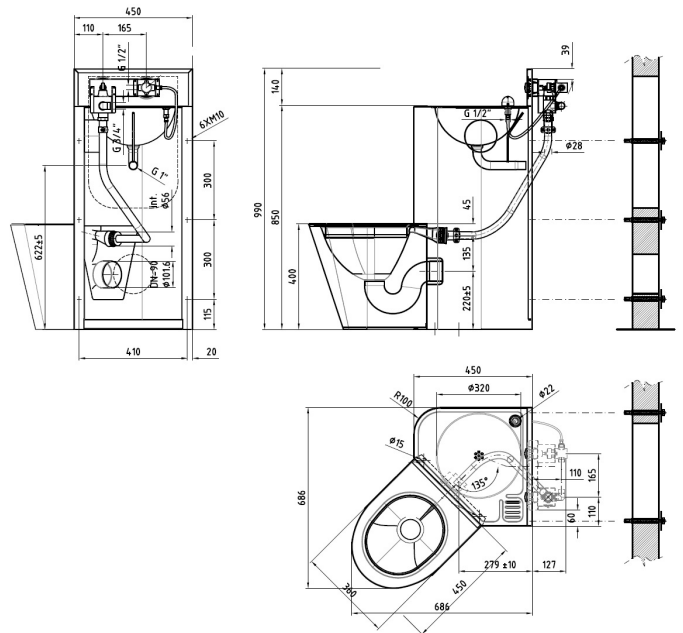

Range: Stainless Steel Sanitaryware

Ref: 71710 - Combination unit Washbasin and Left WC - Rear Installation

> Description:

- Vandal-proof combination unit equipped WC pan (left position) and Stamped wash basin Ø320 mm
- Floor standing WC pan
- Vandalproof drinking spout in stainless steel
- Security Push-button flush valve for toilet and lavatory
- Work-top and soap shapes
- Toilet paper holder
- Hidden water trap access (rear access)
- Toilet bowl with inner diameter not allowing hand passage (object concealing prevention)
- Separate WC and basin outlet

> Specially designed for prisons, police stations and detention centers

> Material:

- Stainless steel AISI 304
- 1,5 mm Thickness
- Satin brushed finish
- Filled with expanded polyurethane foam for sound deadening and to prevent bumps and dents.

> Dimension:

- Combi W 690 x D 690 x H 990 mm
- WC W 360 x D 450 x H 400mm
- Washbasin Ø320 mm

> Water connexion:

- Wash Basin: Inlet on female connection G1/2" - Outlet male G1"
- WC: Inlet on male connector G3/4" - Outlet Ø100mm

> Delevery with:

- Fixing elements: threaded rods M10 (6x) for rear installation