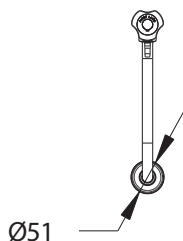

Range: First Labo 3 - Eau déminéralisée

Ref: 723031 - Black swan neck with fixed spout, 250mm projection

Fluids:

- Demineralized or osmosis water
- Acids/basics

Operation:

- Fluid on/off via ergonomically shaped handwheel: 2.5 handwheel turns
- Fixed spout
- Removable Ø6 mm spout

Flow rate :

- Adjustable

Connection:

- Flexible female 1/2 tube, 1 m long

Working pressure:

- Minimum: 0.5 bar
- Recommended: 1 bar
- Maximum: 1.5 bar

Materials and colors:

- Brass body and nozzle
- Polypropylene handwheel
- Black epoxy-painted body: chemical resistance
- Green handwheel indicating fluid to EN 13792