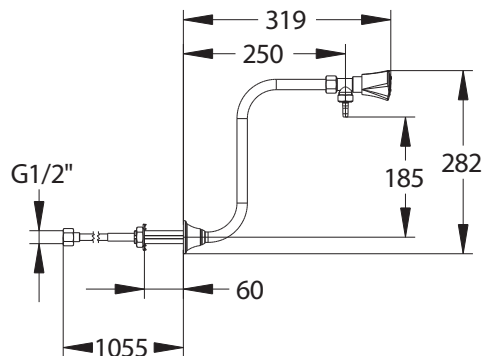

Range: First Labo 3 - Eau déminéralisée

Ref: 723031 - Black swan neck with fixed spout, 250mm projection

Fluids:

- Demineralized or osmosis water
- Acids/basics

Operation:

- Fluid on/off via ergonomically shaped handwheel: 2.5 handwheel turns
- Fixed spout
- Removable Ø6 mm spout

Flow rate :

- Adjustable

Connection:

- Flexible female 1/2 tube, 1 m long

Working pressure:

- Minimum: 0.5 bar
- Recommended: 1 bar
- Maximum: 1.5 bar

Materials and colors:

- Brass body and nozzle
- Polypropylene handwheel
- Black epoxy-painted body: chemical resistance
- Green handwheel indicating fluid to EN 13792