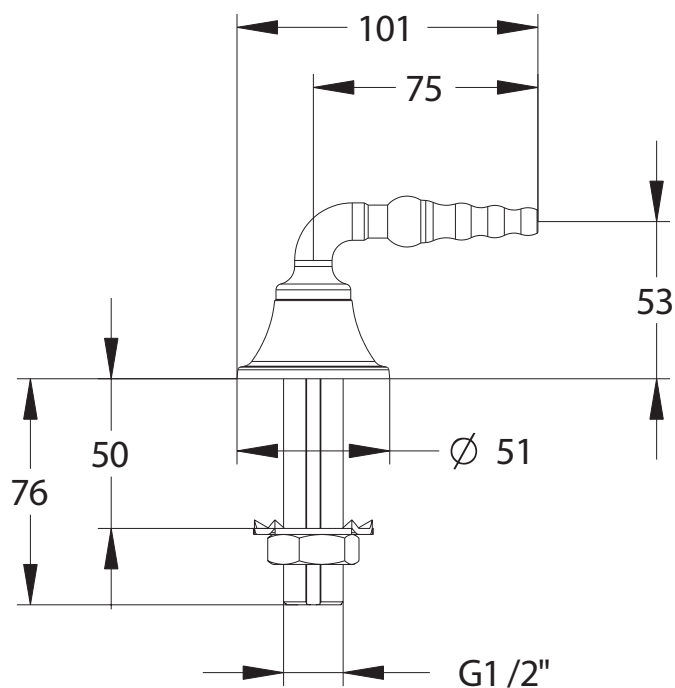

**Range:** First Labo 3 - Vide

**Ref:** 725051 - Black deck-mounted nozzle, fixed outlet

**Fluid:**

- Vacuum

**Operation:**

- Remote control

**Flow rate:**

- Non-adjustable

**Connection:**

- Threaded tail M G 1/2

**Working pressure :**

- Minimum: 1 bar
- Recommended: 3 bar
- Maximum: 5 bar

**Materials and colors:**

- Brass nozzle
- Polypropylene base
- Black epoxy painted nozzle : chemical resistance
- Grey base indicating fluid according to EN 13792