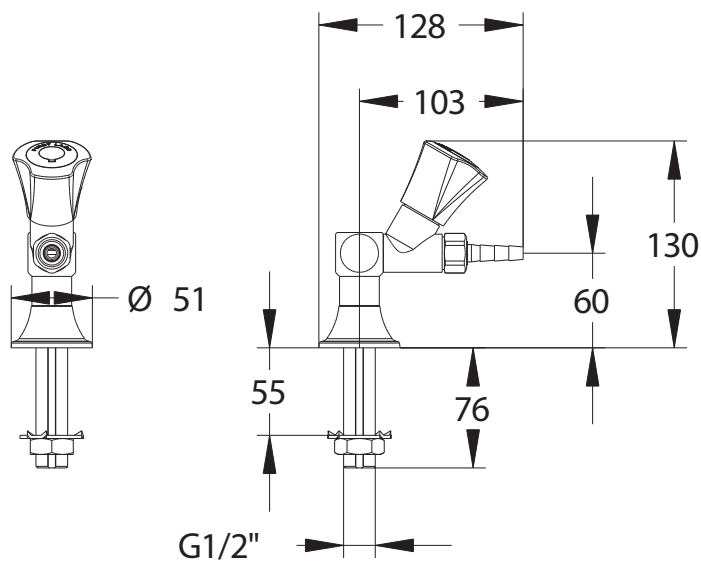

Range: First Labo 3 - Air comprimé

Ref: 726021 - Black deck-mounted with one tap, removable spout

Fluid :

- Compressed air

Operation :

- Fluid release and shut-off using ergonomically shaped handwheel: 2.5 handwheel turns
- Direct control

Flow rate :

- Adjustable via cartridge

Connection:

- Threaded tail M G'1/2

Working pressure:

- Minimum: 1 bar
- Recommended: 5 bar
- Maximum: 7 bar

Materials and colors:

- Brass body and nozzle
- Polypropylene handwheel
- Black epoxy-painted body: chemical resistance
- Blue handwheel, plate and baseplate indicating fluid according to EN 13792