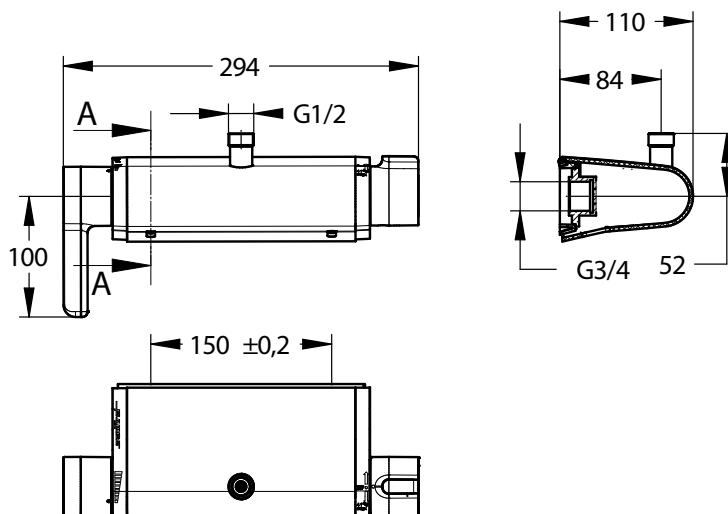

Range: Mastermix

Ref: 75773 - MASTERMIX thermostatic shower wall lamp short outlet upward without stop valve

Benefits of the product

 MASTERMIX PATENTED TECHNOLOGY

- Ingenious combination of specific ceramic cartridge and thermostatic cartridge: safety and reliability.
- No cross-connection between hot water and cold water.
- Without check-valves
- Cold body: anti-scalding insulation
- Body with smooth interior: limits the risk of bacterial proliferation
- Dual safety temperature limiter (38°C and 41°C) and adjustment of maximum flow limiter
- Temperature stability and anti-scalding safety
- Quick and easy Installation and maintenance.
- Safe thermal shock: only accessible by technical staff
- Excentric connectors
- Body docking with the wall: optimized cleaning of all contact surfaces